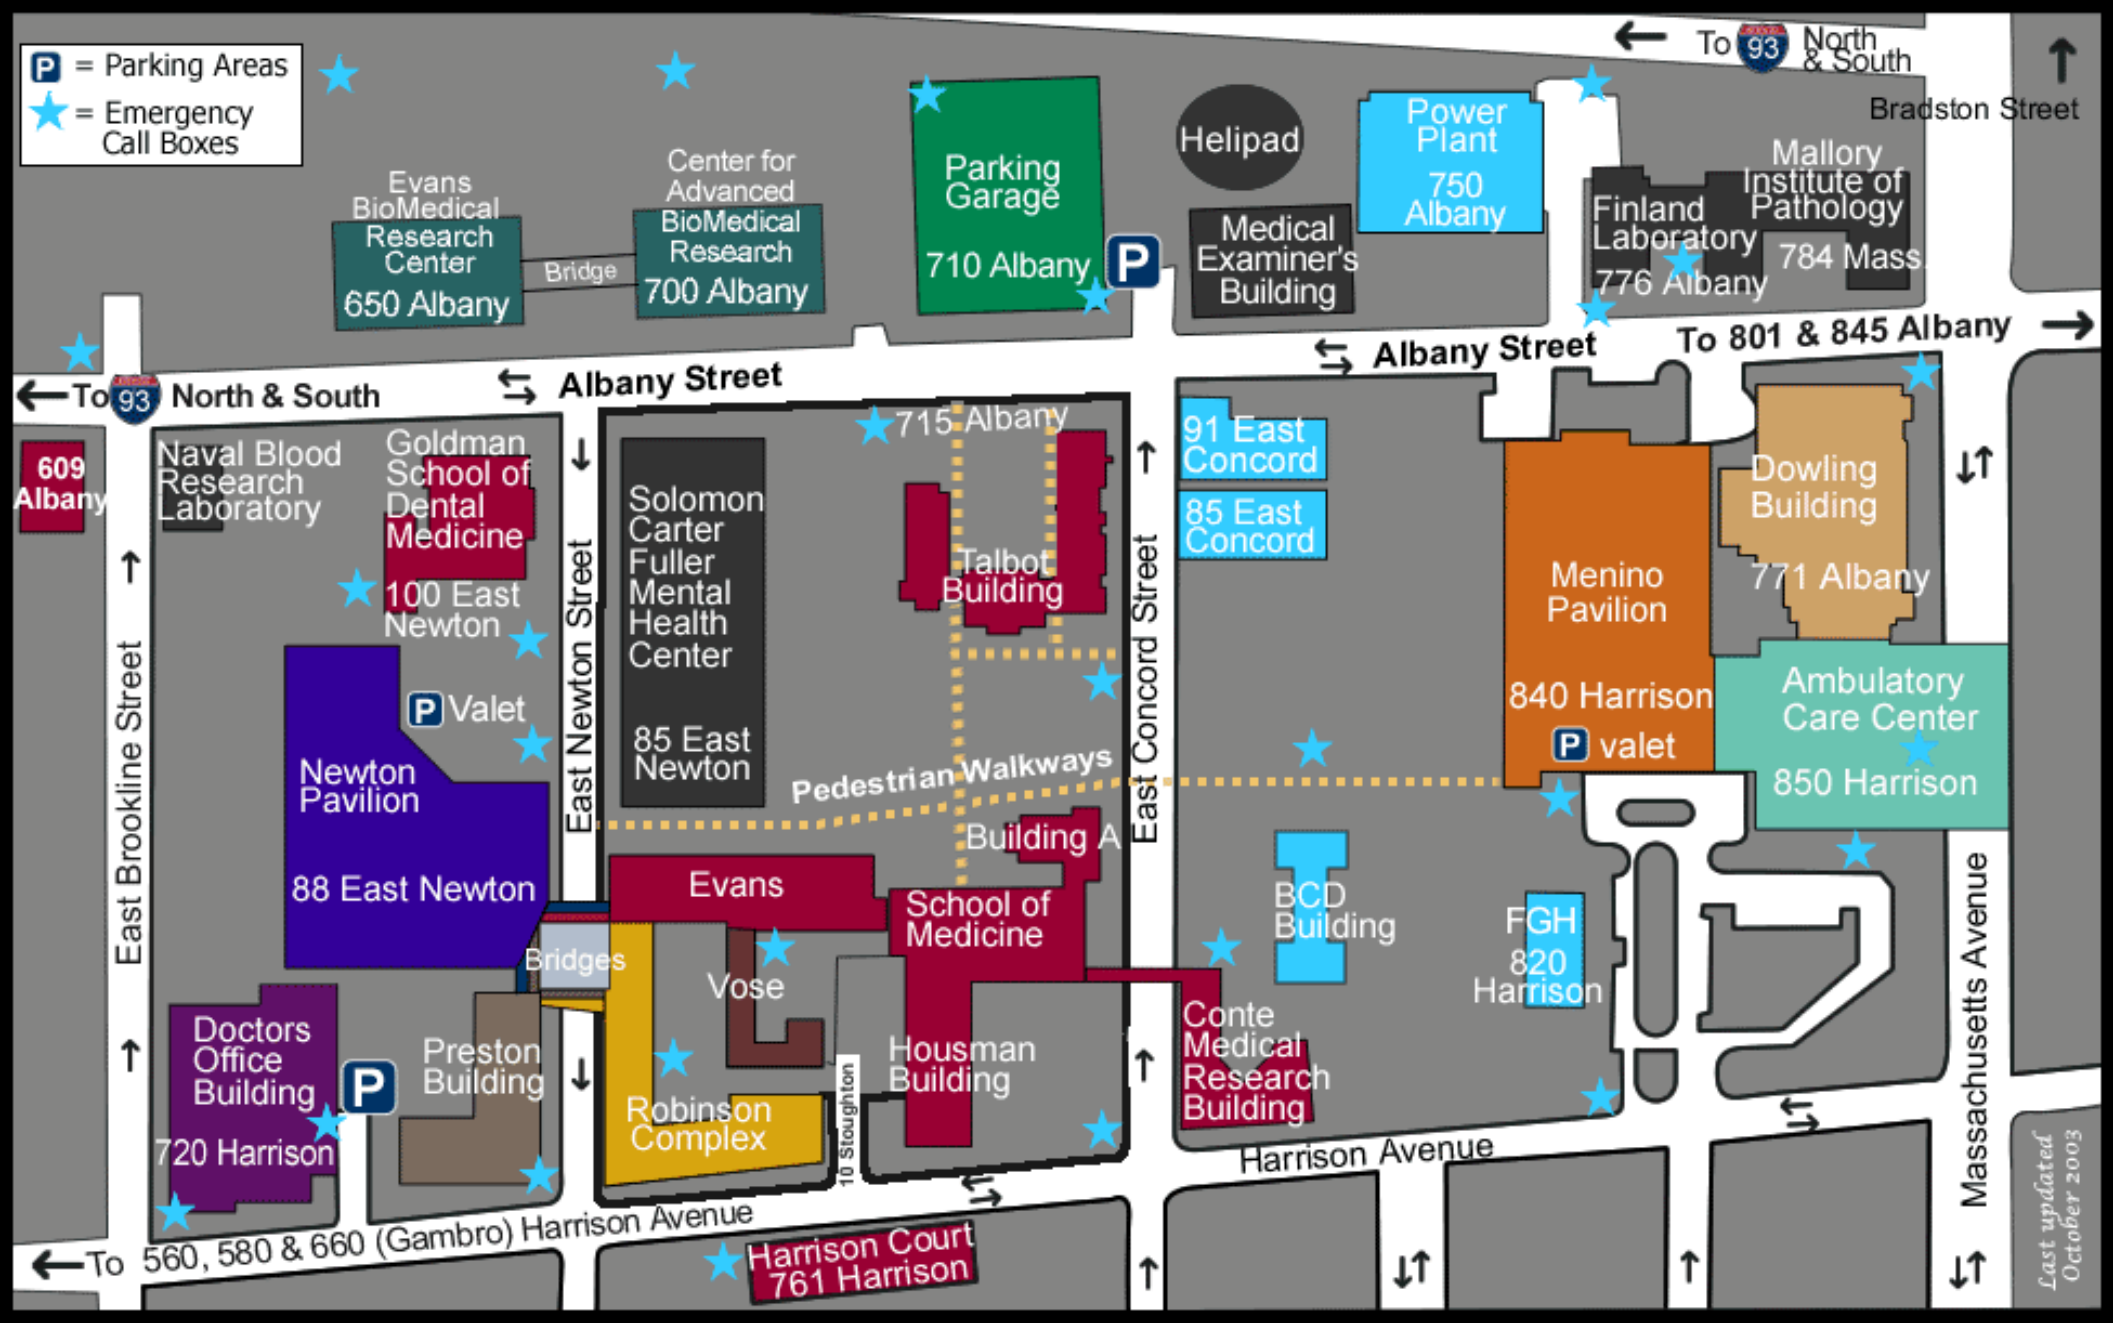

**P** = Parking Areas  
**★** = Emergency Call Boxes

Evans BioMedical Research Center  
 650 Albany

Center for Advanced BioMedical Research  
 700 Albany

Parking Garage  
 710 Albany

Helipad  
 Medical Examiner's Building

Naval Blood Research Laboratory

Goldman School of Dental Medicine  
 100 East Newton

Solomon Carter Fuller Mental Health Center  
 85 East Newton

715 Albany  
 Talbot Building

91 East Concord  
 85 East Concord

Dowling Building  
 771 Albany

Newton Pavilion  
 88 East Newton

East Newton Street

Pedestrian Walkways

East Concord Street

Menino Pavilion  
 840 Harrison  
 valet

Ambulatory Care Center  
 850 Harrison

Doctors Office Building  
 720 Harrison

Preston Building

Robinson Complex

Evans  
 Vose

School of Medicine  
 Housman Building

BCD Building

FGH  
 820 Harrison

Conte Medical Research Building

Harrison Avenue