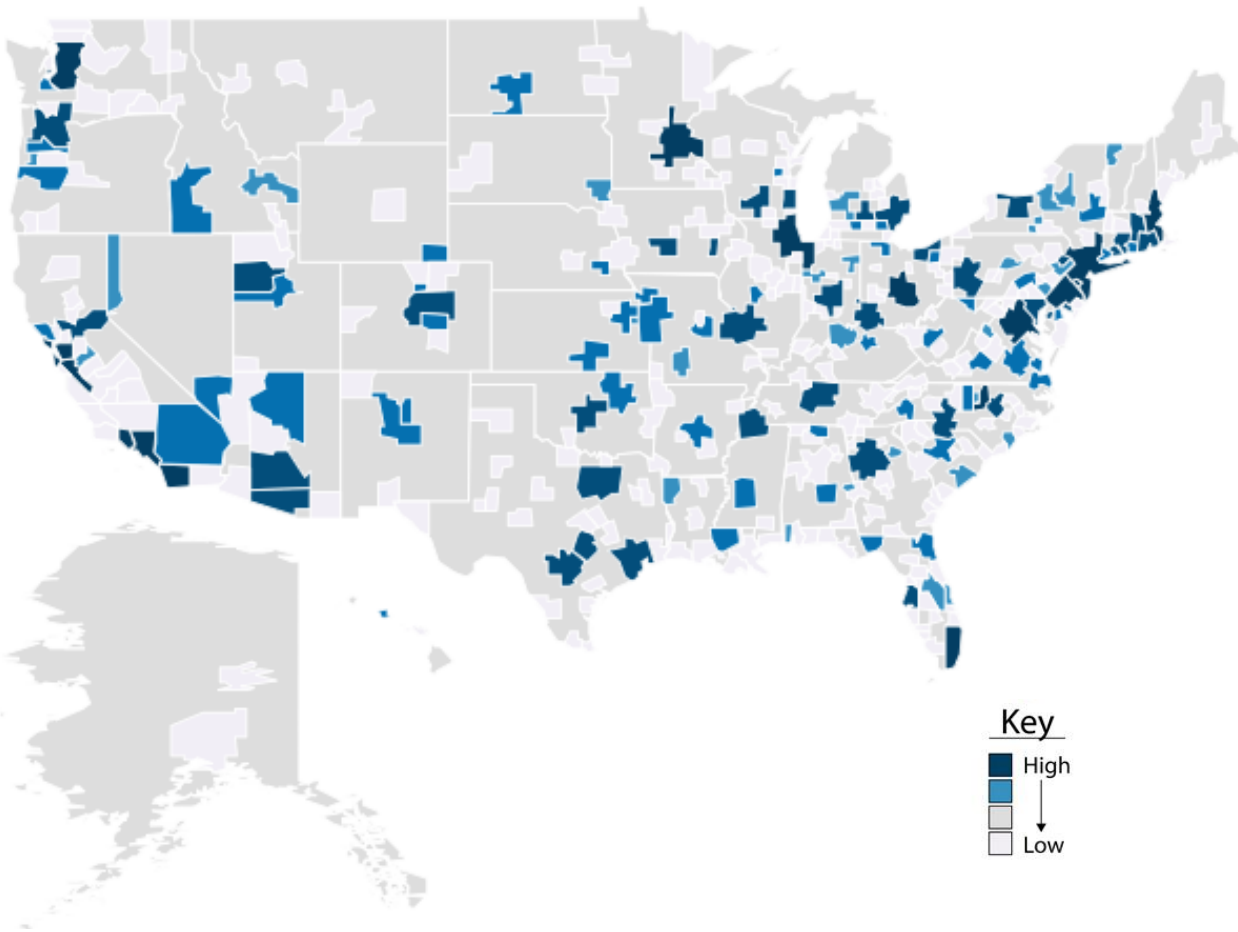

Communication

Number of Jobs Postings in Search:

3,095

Top Job Titles: Communication

Top Employers: Communication

Specialized (Hard) Skills: Communication

Baseline (Soft) Skills: Communication

Computer Skills: Communication

Job Postings by Year: Communication

High Demand Areas: Communication

Metro Area	Job Postings
Boston-Cambridge-Nashua, MA-NH	536
New York-Newark-Jersey City, NY-NJ-PA	355
San Francisco-Oakland-Hayward, CA	284
Philadelphia-Camden-Wilmington, PA-NJ-DE-MD	145
San Diego-Carlsbad, CA	143
Oxnard-Thousand Oaks-Ventura, CA	142
Los Angeles-Long Beach-Anaheim, CA	118
Washington-Arlington-Alexandria, DC-VA-MD-WV	100
San Jose-Sunnyvale-Santa Clara, CA	98
Seattle-Tacoma-Bellevue, WA	79
Chicago-Naperville-Elgin, IL-IN-WI	74
Trenton, NJ	70
Durham-Chapel Hill, NC	39
Miami-Fort Lauderdale-West Palm Beach, FL	33
Columbus, OH	30