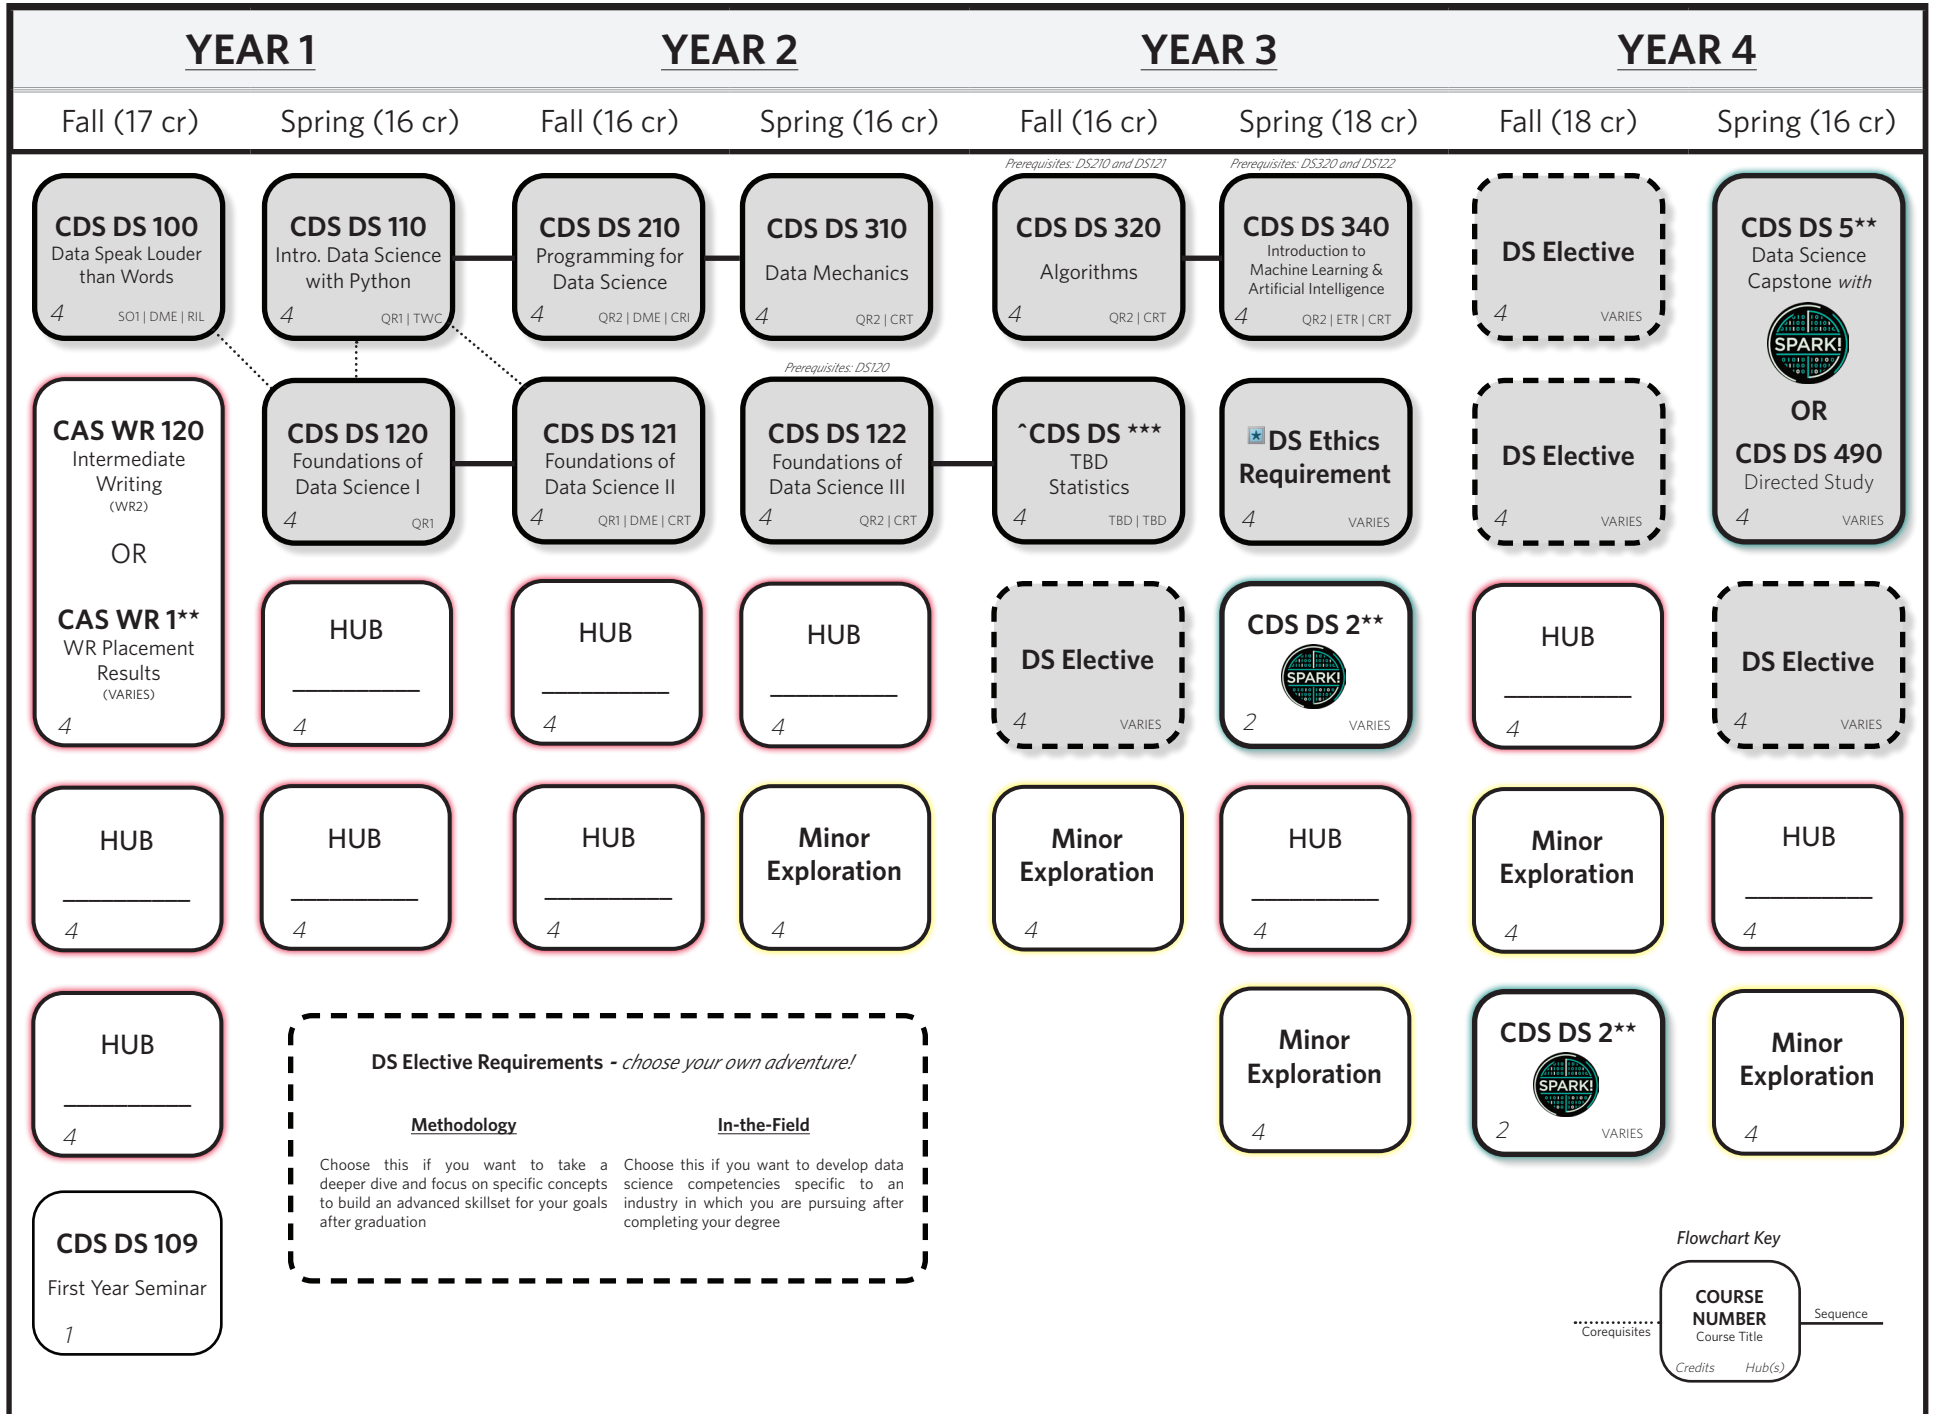

B.S. DATA SCIENCE 2024-25

Flowchart Key

[^] In Development - CAS MA214 (QR2 | CRT | TWC) accepted in the interim

^{*} DS Ethics Requirement - Choose between DS380 (SPRING ONLY) OR DS381 (FALL ONLY)