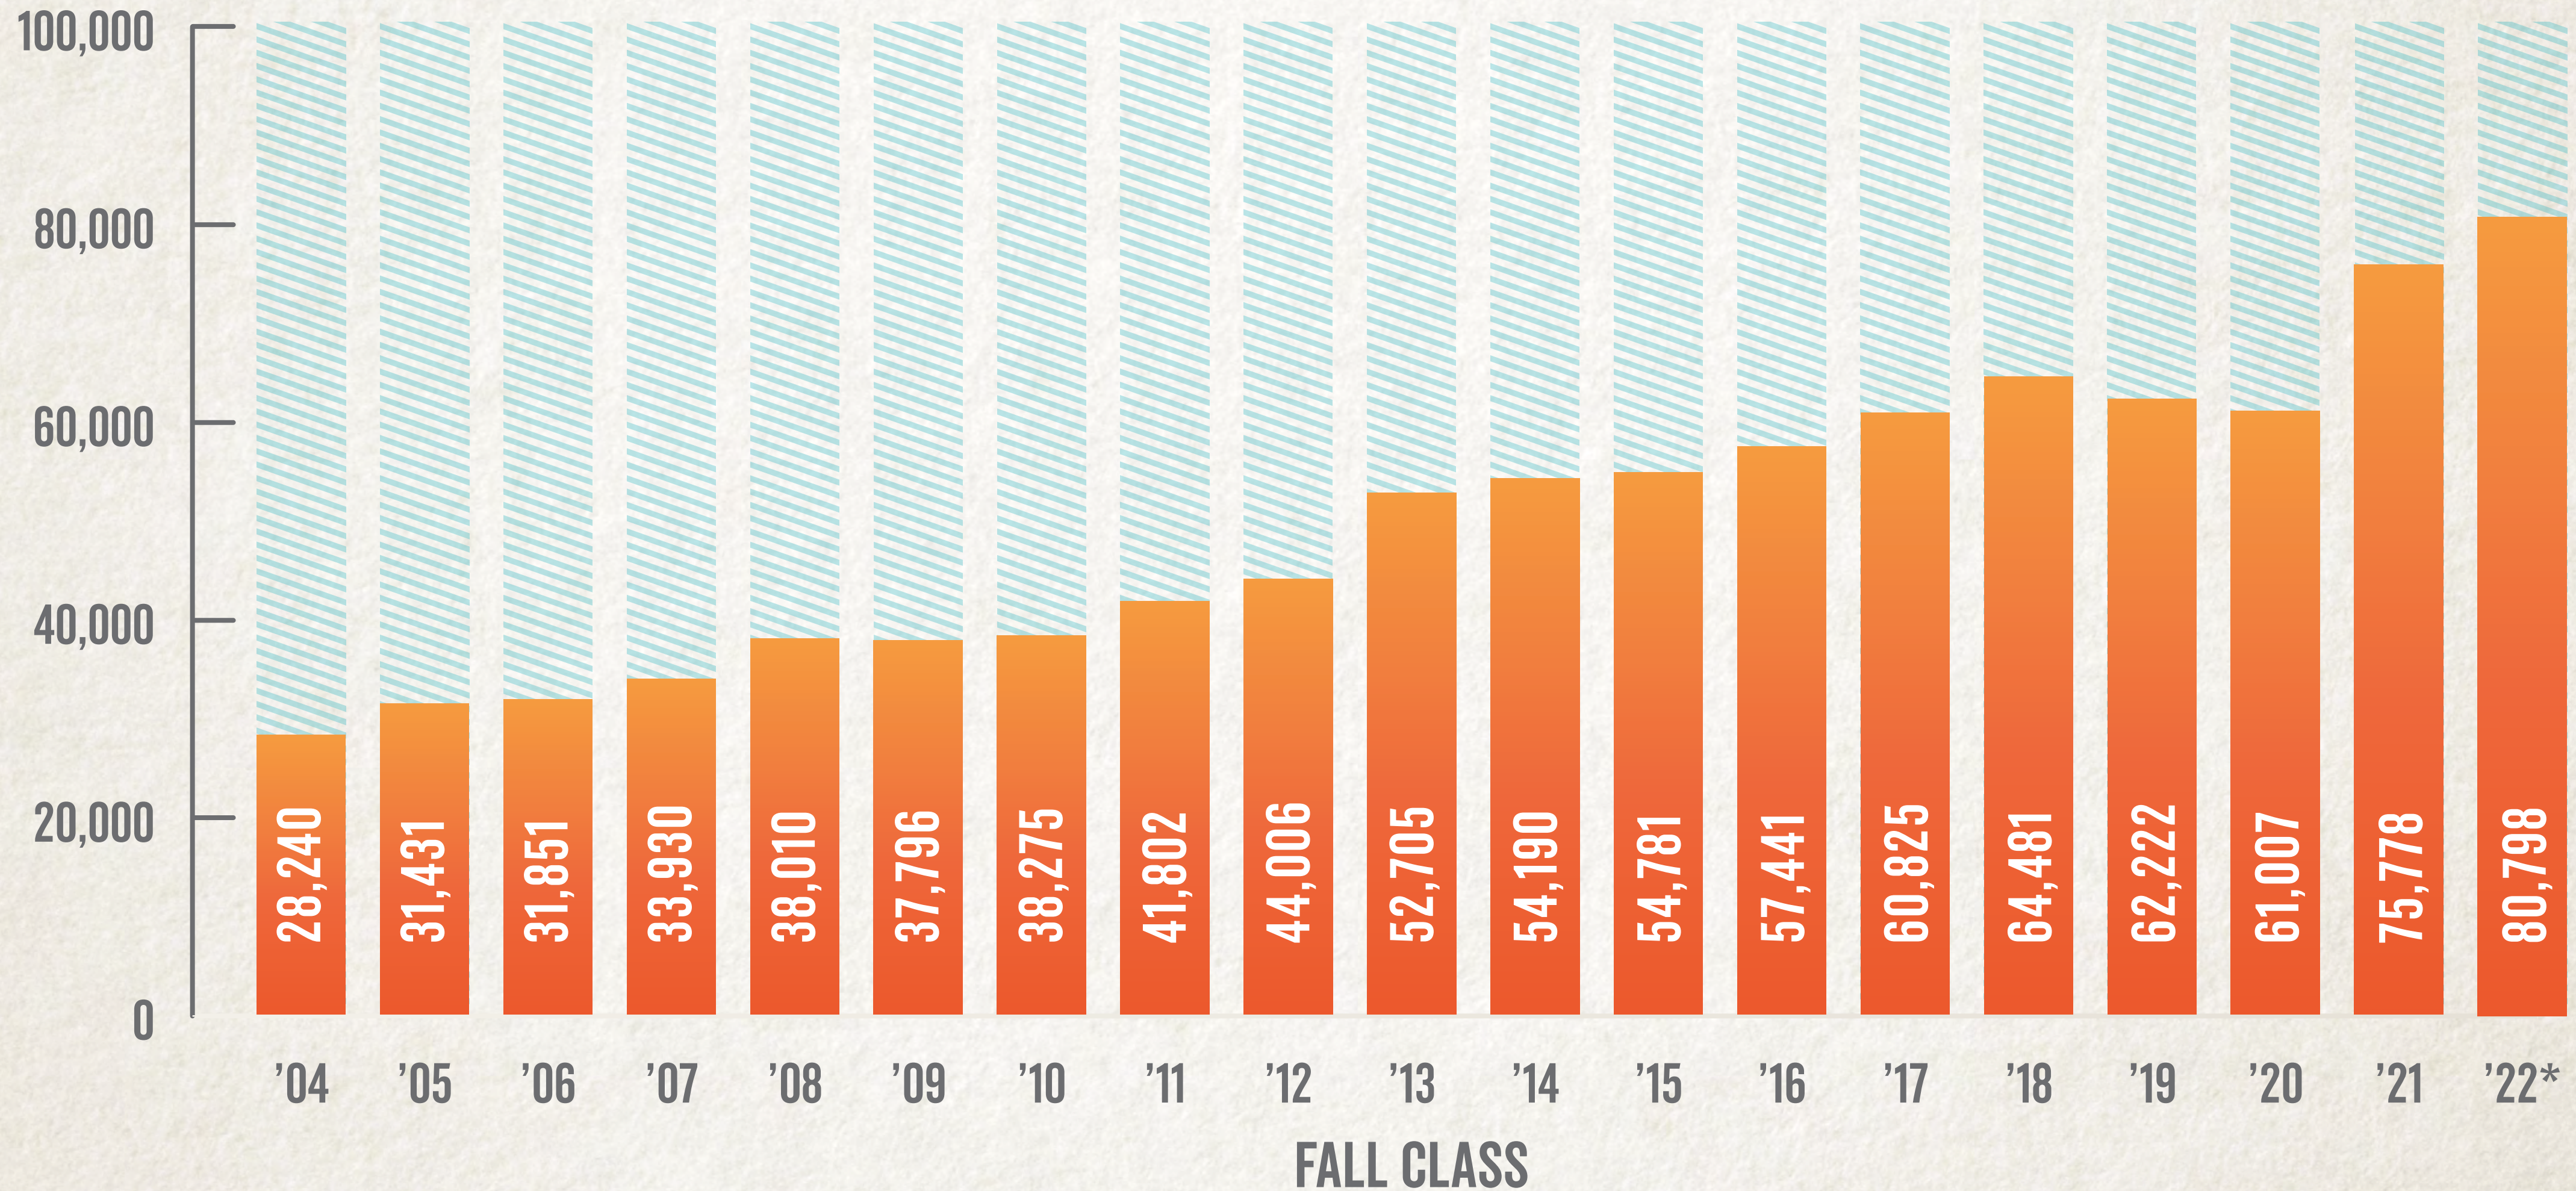

# APPLICATIONS FOR UNDERGRADUATE ADMISSION

Source: Academic Data Warehouse—Registrar's Official Mid-Semester Statistics  
\*Not Final