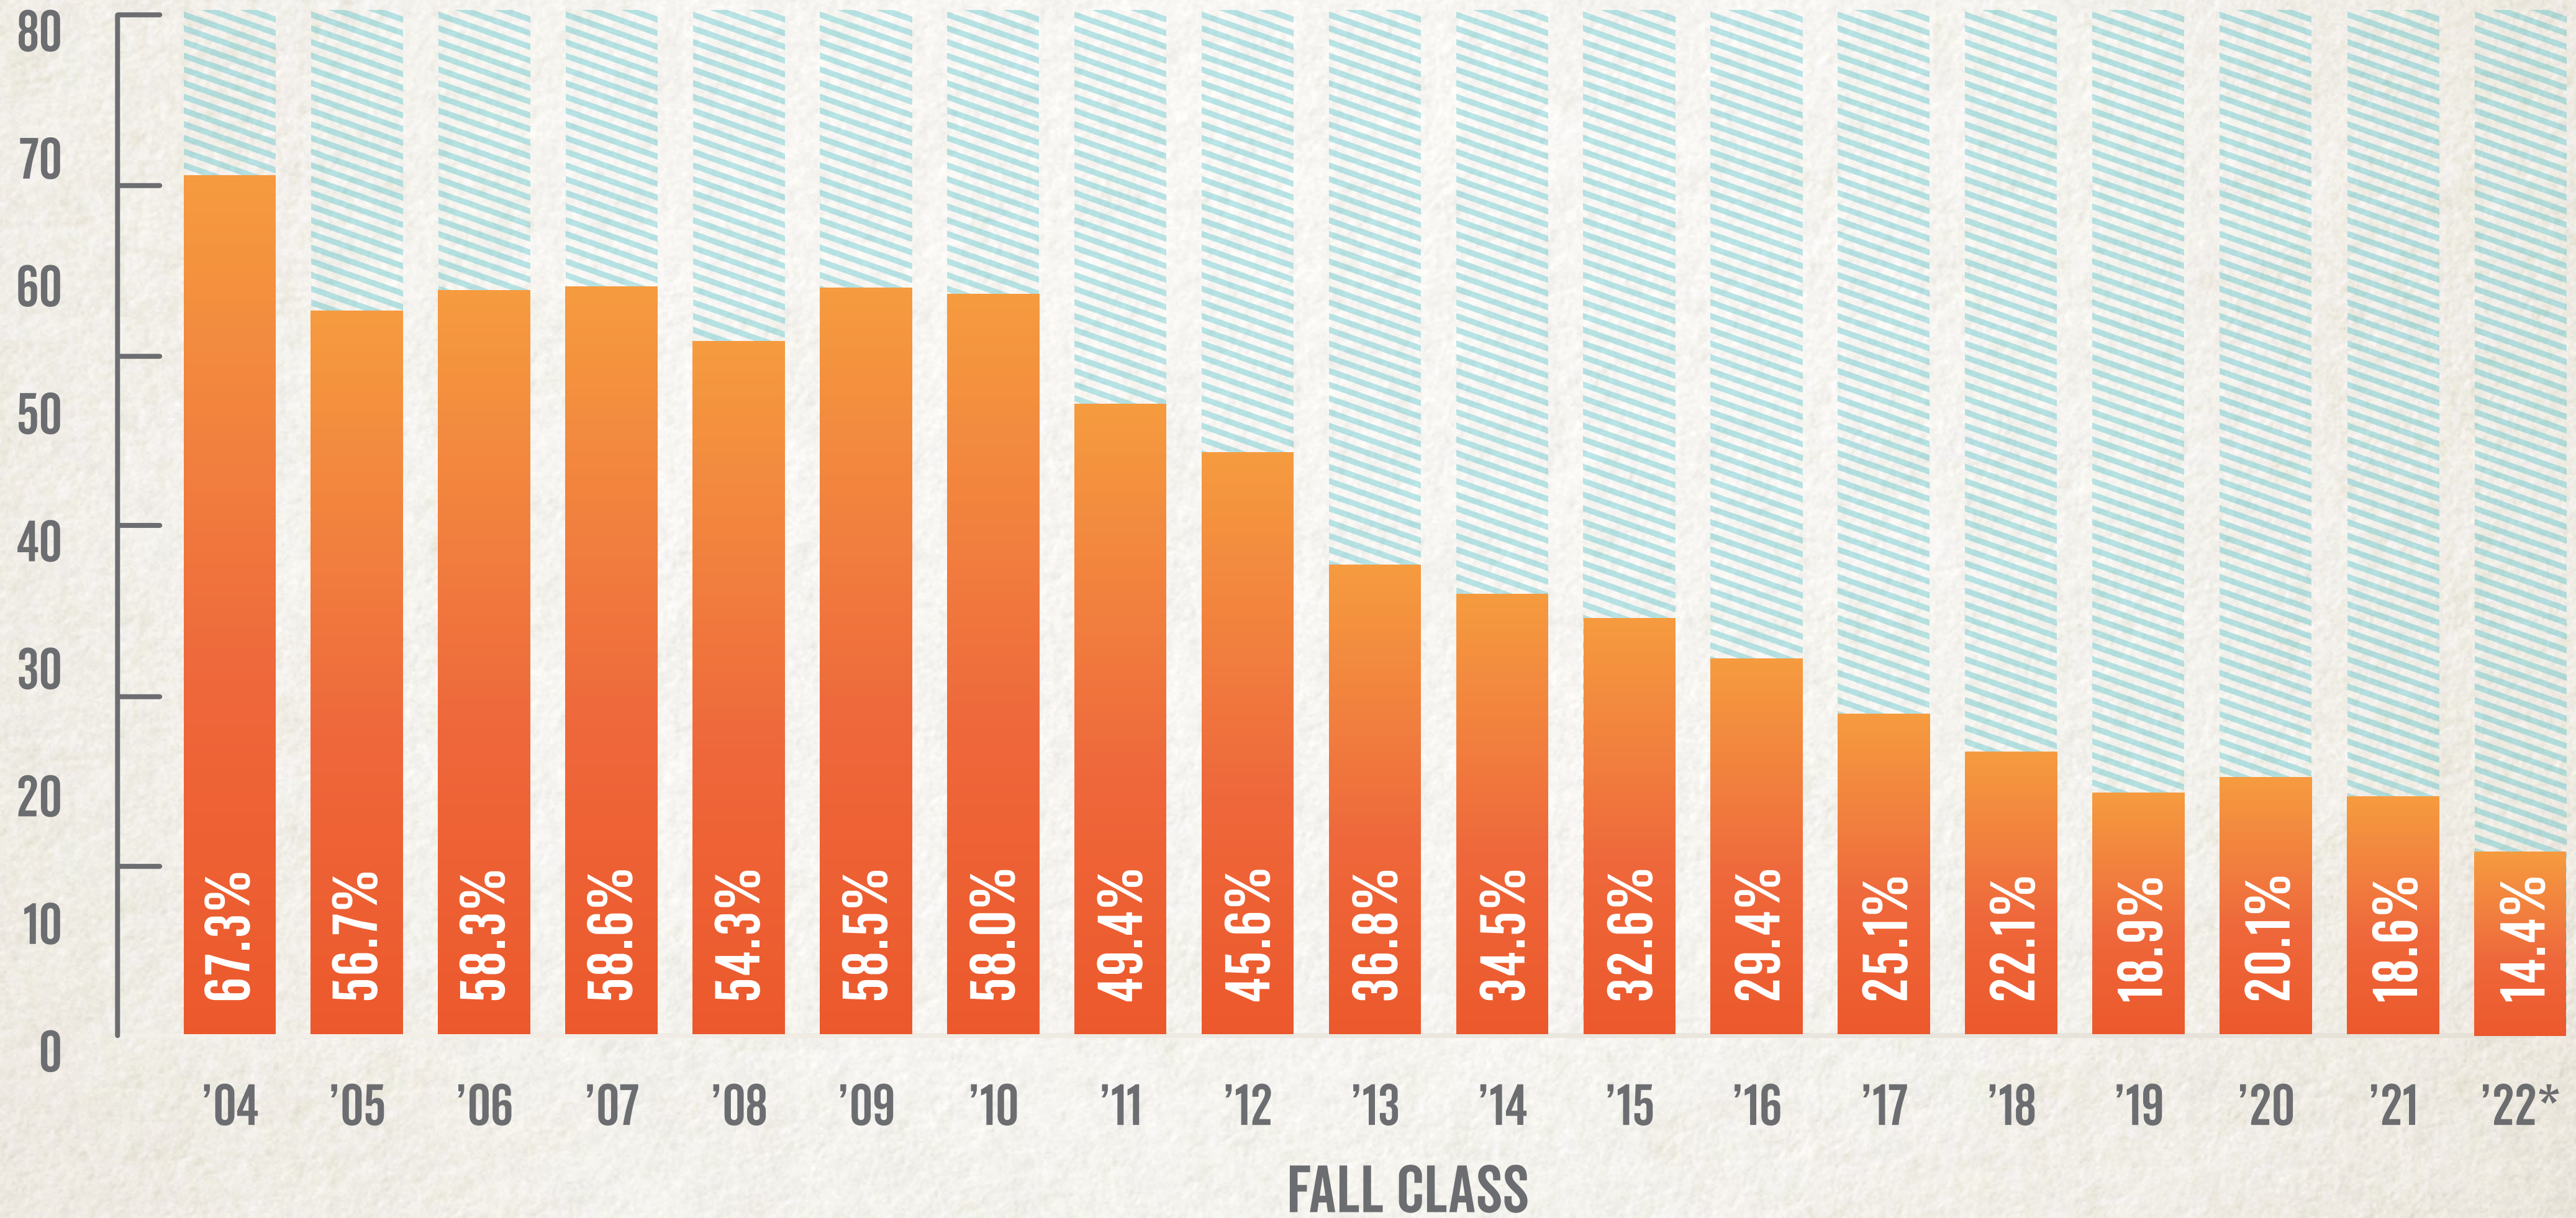

# UNDERGRADUATE ADMISSION RATE

Source: Academic Data Warehouse—Registrar's Official Mid-Semester Statistics  
\*Not Final