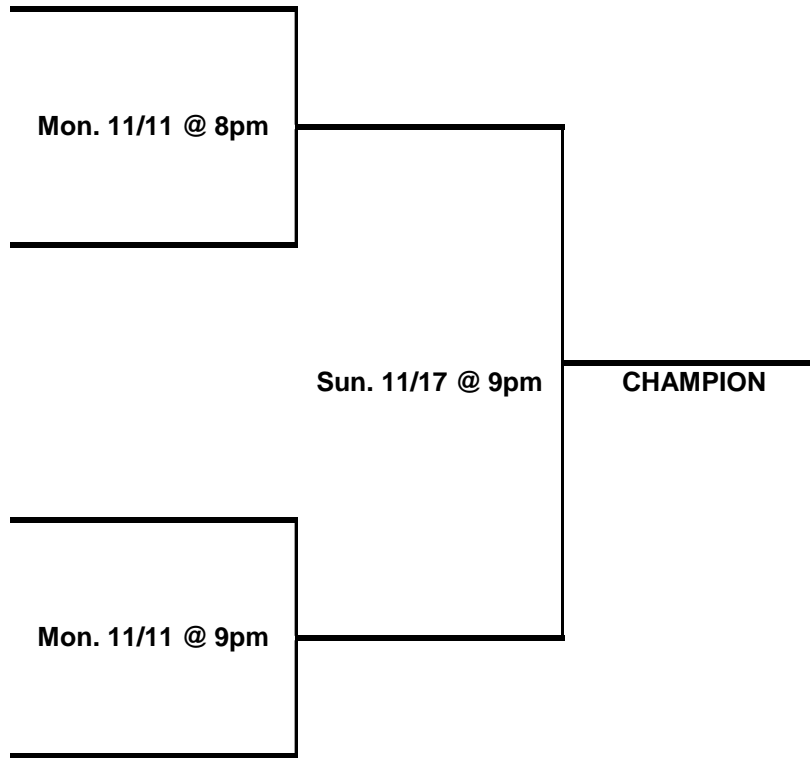

VOLLEYBALL PLAYOFF BRACKETS

OPEN AA

OPEN A

MIXED

Tues. 11/12 @ 9pm

Sun. 11/17 @ 7pm

CHAMPION

Tues. 11/12 @ 10pm