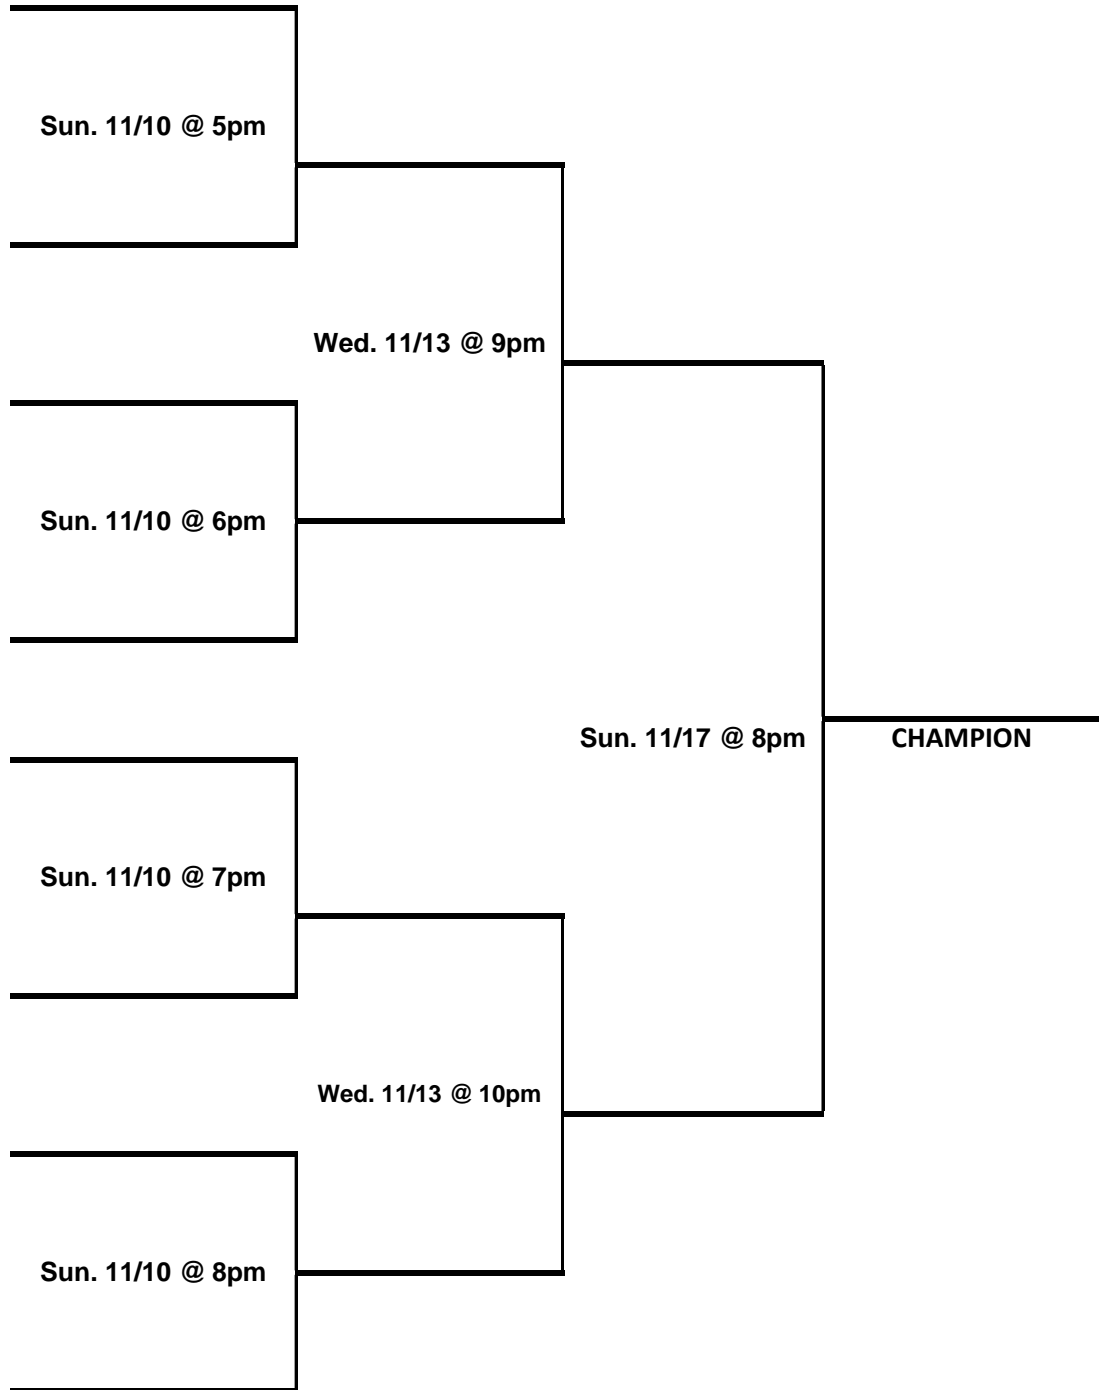

VOLLEYBALL PLAYOFF BRACKETS

OPEN AA

OPEN A

MIXED

Tues. 11/12 @ 9pm

Sun. 11/17 @ 7pm

CHAMPION

Tues. 11/12 @ 10pm

WOMENS

Mon. 11/11 @ 10pm

Sun. 11/17 @ 6pm

CHAMPION

Tues. 11/12 @ 8pm