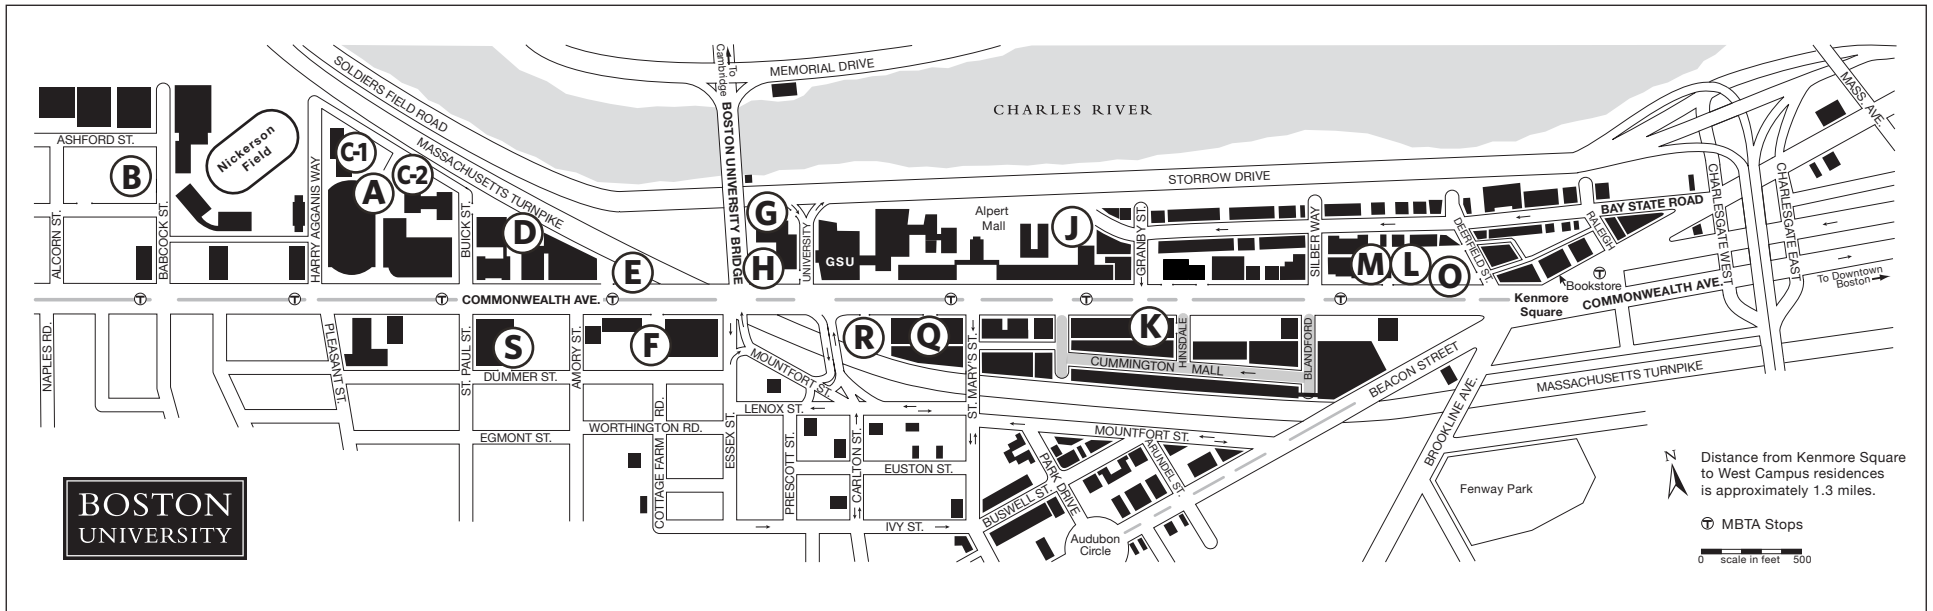

Charles River Campus — Parking

PARKING FACILITIES

- (A) Agganis Arena Garage***
925 Commonwealth Ave.
- (B) Langsam Garage**
278 Babcock Street
(Entrance on Gardner Street)
- (C-1) Agganis Arena**
925 Commonwealth Ave.
- (C-2) Agganis Arena**
925 Commonwealth Ave.
- (D) Buick Street**
25 Buick Street
- (E) CFA Lot**
855 Commonwealth Ave.
- (F) 808 Commonwealth Ave.**
- (G) Lower Bridge Lot**
3 University Road
- (H) Bridge Lot**
1 University Road
- (J) CAS Lot**
240 Bay State Road
- (K) Warren Towers Garage**
700 Commonwealth Ave.
- (L) 575 Commonwealth Ave.**
- (M) Rafik B. Hariri Bldg. Garage**
595 Commonwealth Ave.
- (O) Kenmore Lot**
549 Commonwealth Ave.
- (Q) 730/750 Commonwealth Ave.**
- (R) 766 Commonwealth Ave.**
- (S) 890 Commonwealth Ave.**
Enter on Dummer St.