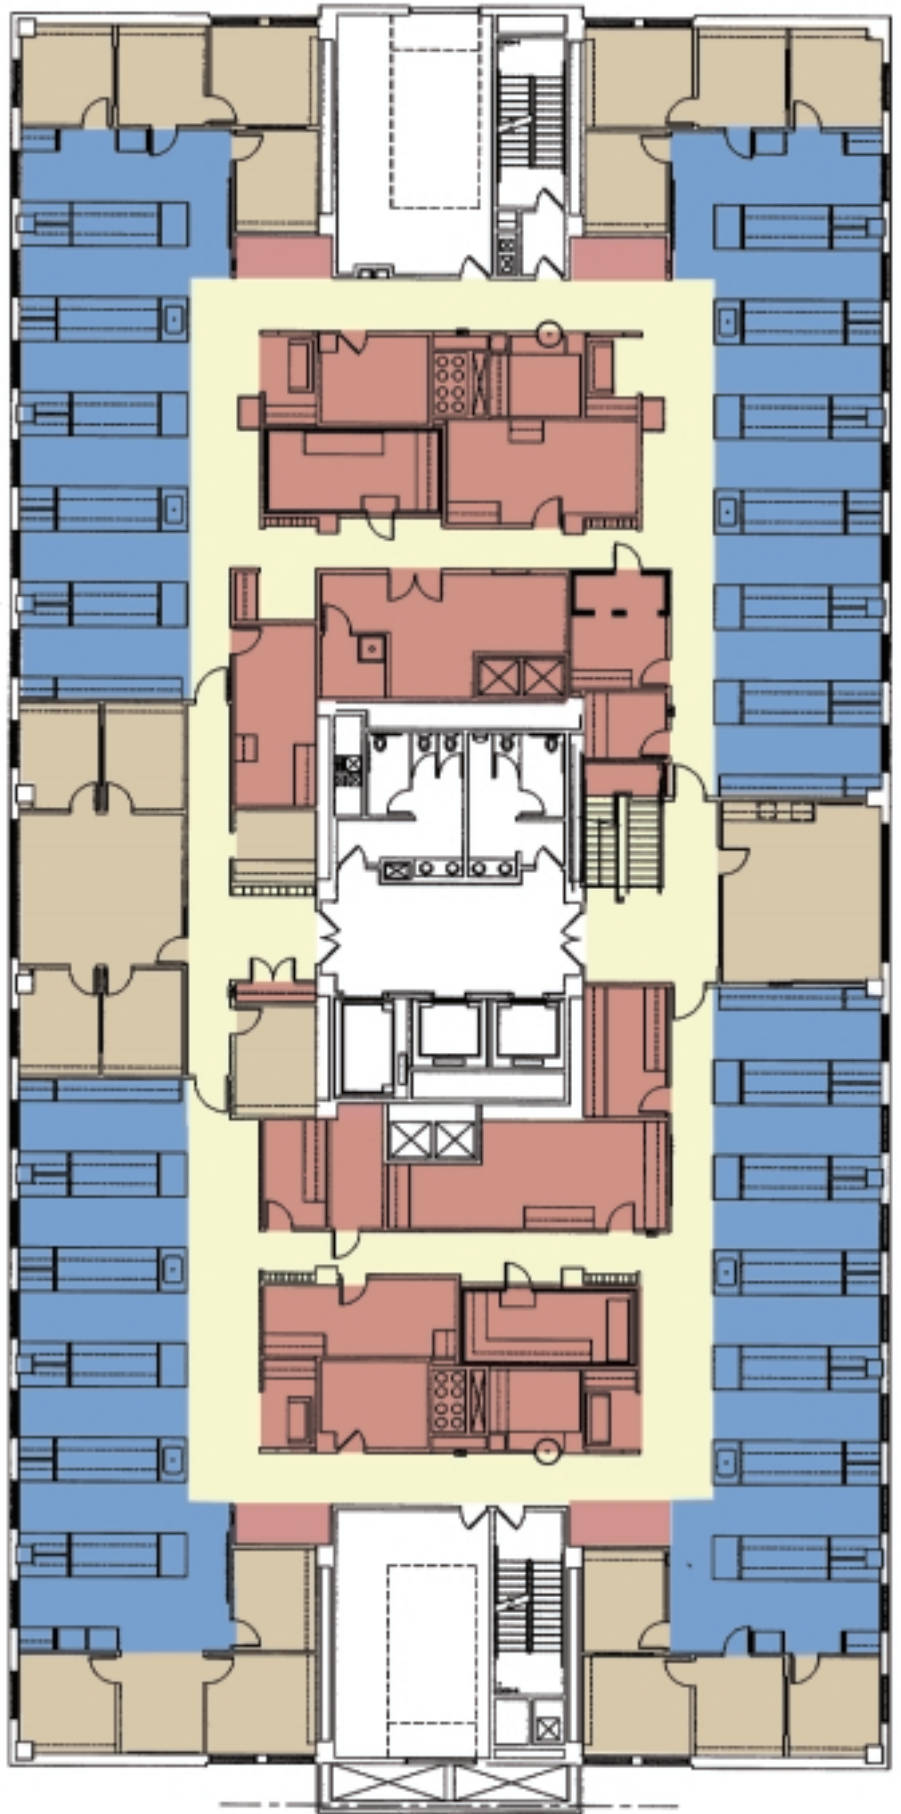

BIO SQUARE

20,000 SQUARE FEET

-  OFFICES
-  LABORATORIES
-  LABORATORY SUPPORT

GVA Thompson • Doyle • Hennessey & Everest
Worldwide Corporate Real Estate Services

75 Federal Street Boston, MA 02110
T 617-330-6900 F 617-261-0500