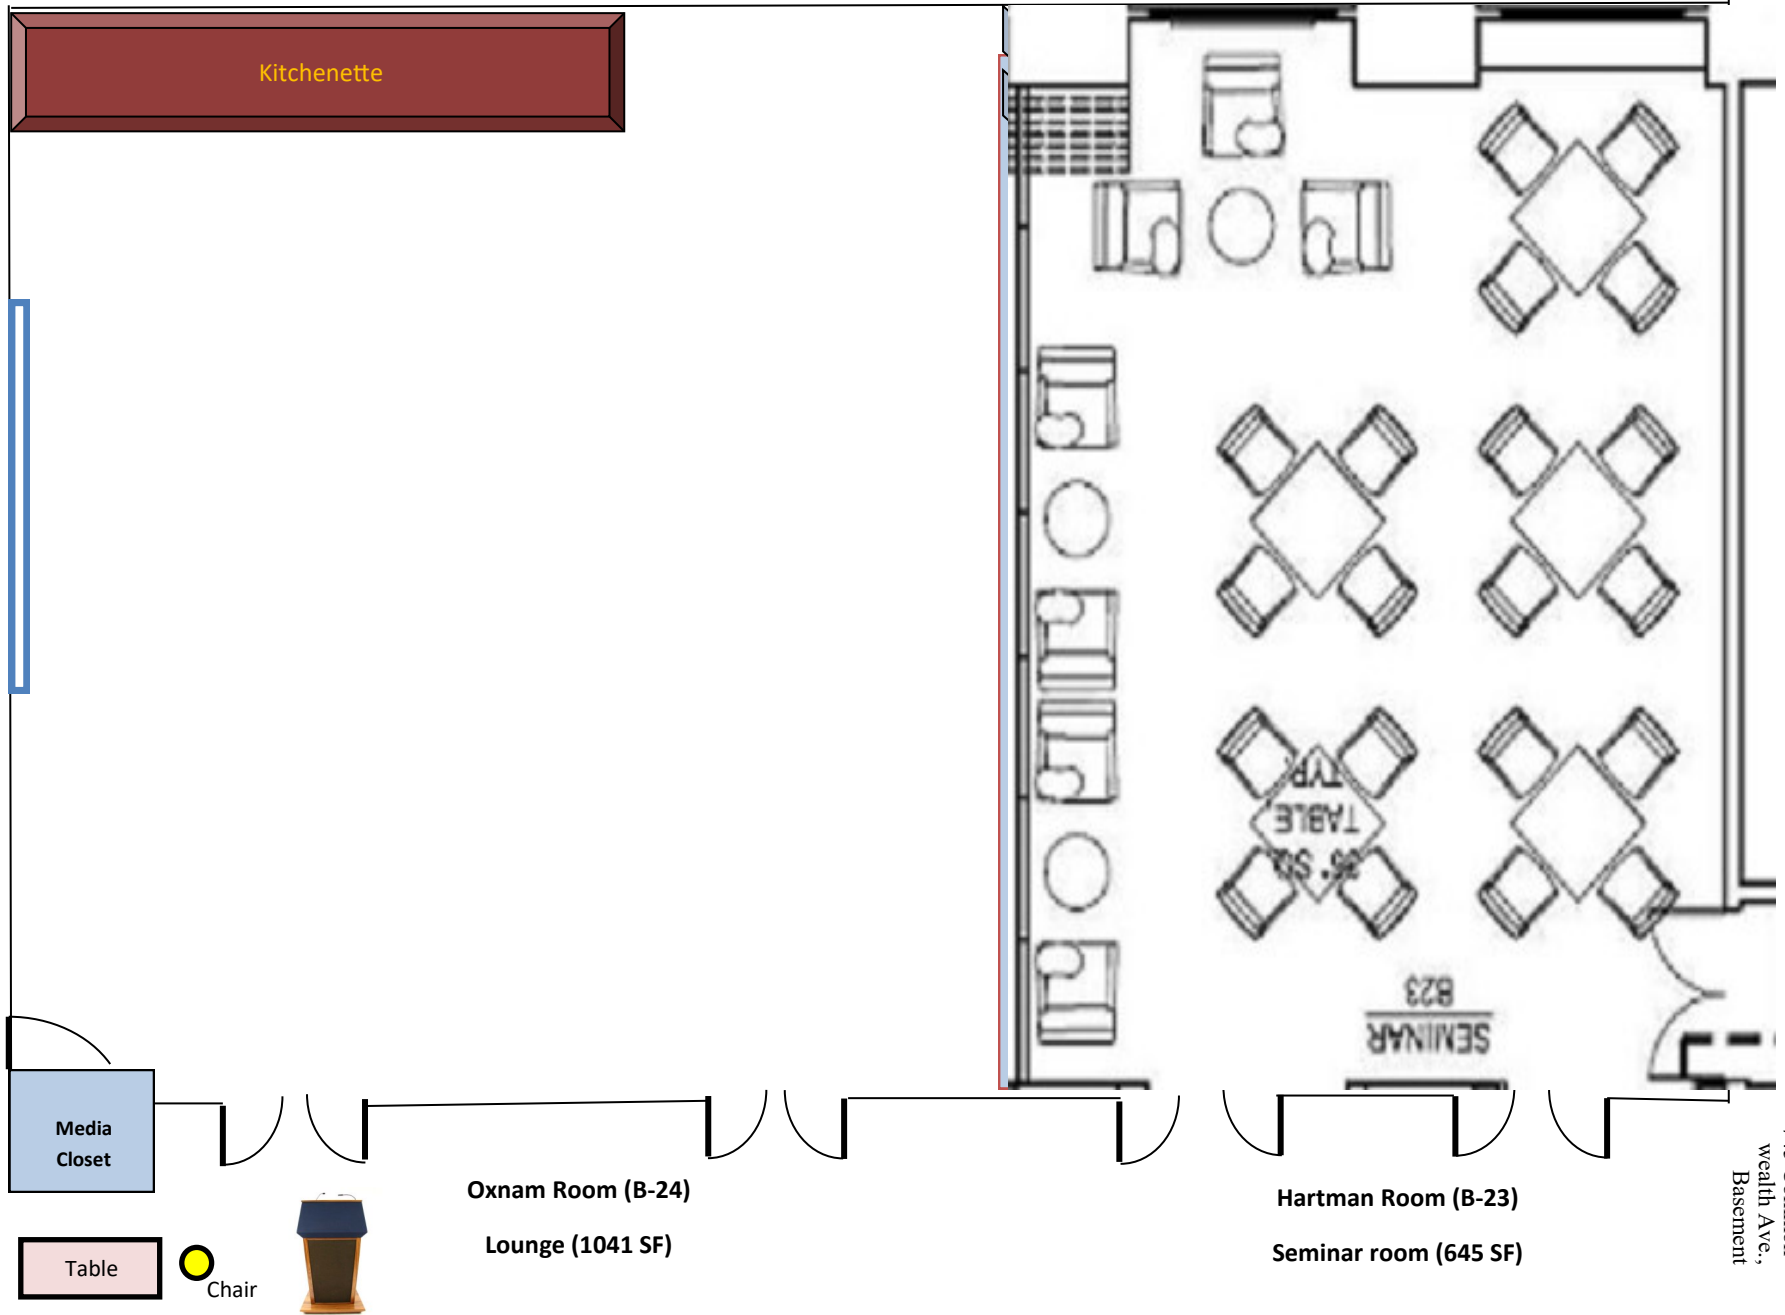

School of Theology

REQUEST FOR ROOM RESERVATION
THE OXNAM (B-24) & HARTMAN (B-23) ROOMS
STH COMMUNITY CENTER

745 Common-wealth Ave.,
Basement

STH COMMUNITY CENTER (B-24)

Hartman Room (B-23)

Seminar room (645 SF)

Oxnam Room (B-24)

Lounge (1041 SF)

Media Closet

Table

Chair